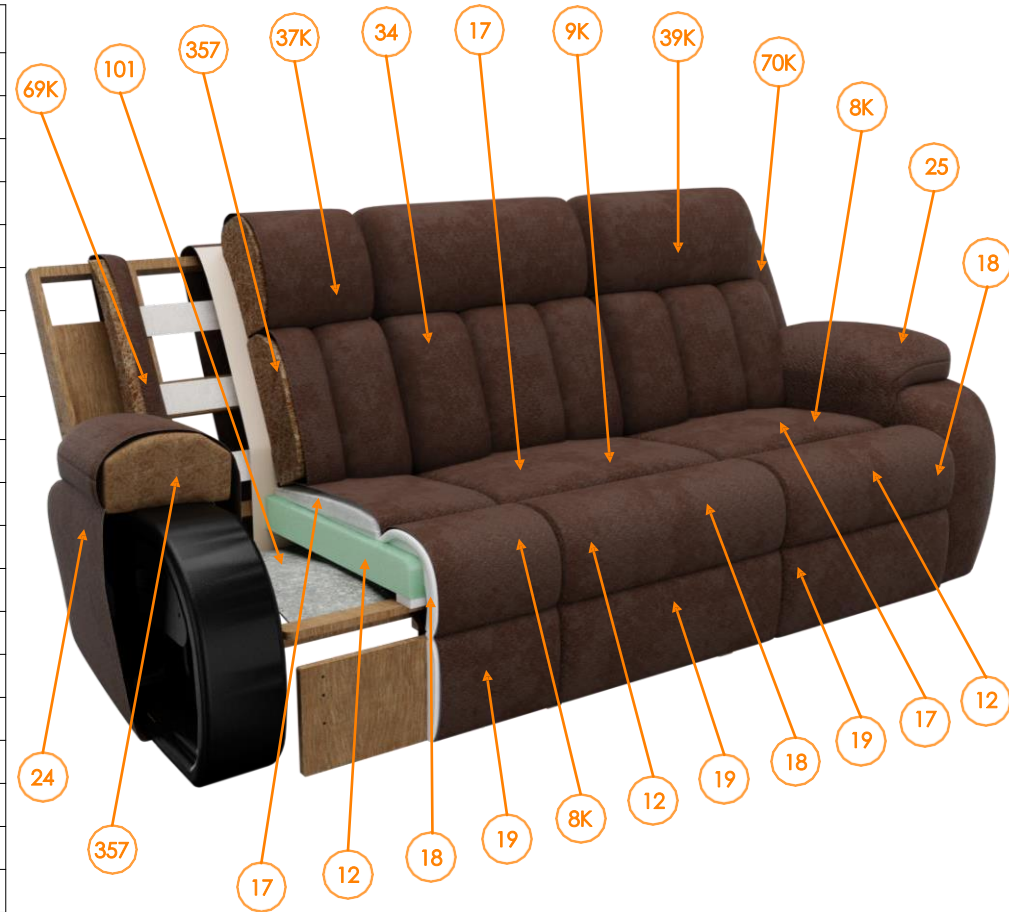

RP's information 2140699

Call out	Part Number	Description	Qty	Material
12	421216RP	POLY SEAT CUSHION	3	FOAM, LMF
17	425276RP	POLY BACK CHAISE	3	FOAM, LMF
18	427425RP	POLY FRT CHAISE	3	FOAM, LMF
19	426679RP	POLY OTTO	3	FOAM, LMF
24	2140699181	LAF IN/OUT ARM (WOODEN FRAME)	1	Fabric
25	2140699281	RAF IN/OUT ARM (WOODEN FRAME)	1	Fabric
34	2140699048	CTR IN/OUT BACK	1	Fabric
71	30381RP	CUPHOLDER 83MM X 32MM	2	Plastic
101	SBKA-3LPRP	(-A) SB KIT 16MM LOW PRO SMALL PLATE	2	Metal
102	062PWR3XM08MKRP	06-2 PWR 3XM08 MK	2	Metal
105	77753RP	RAIL 1467 LP LV	2	Metal
108	75078RP	CTR SECTION BRACKET (SELF TAP)	4	Metal
109	31219RP	L BRACKET LOW PROFILE	2	Metal
134	77903RP	FLOOR GLIDE	12	Plastic
145	32160RP	CN DOER 3XM08 MTR NON AL	2	Plastic, Metal
149	76796RP	KD BRACKET AND CLIP ASSEMBLY	6	Metal
157	30382RP	POWER SUPPLY KIT W/YDC CBL-2ST	1	Plastic, Metal
174	32371RP	USB PLUG A/C	1	Plastic, Metal
175	32372RP	TRANSFORMER 12V/2A	1	Plastic, Metal
200	200818RP	KD BRACKET 120MM RABBET	2	Metal

RP's information 2140699

Call out	Part Number	Description	Qty	Material
216	30028RP	LEFT HAND FACING OFFSET KD BRACKET	1	Metal
217	30029RP	RIGHT HAND FACING OFFSET KD BRACKET	1	Metal
357	30651RP	FIBER RECYCLED BROWN	5	Fiber
365	75330RP	SPRING ML10LP 2400/SK OLD	4	Metal
419	74018RP	HDWE 1/4-20X.75 WSHRHD5/16	4	Metal
425	30030RP	1/4-20X30 UNC BLK FLTHEAD BOLT	8	Metal
426	77075RP	1-4-20X3/4 HX HD ZINC PRECT80	16	Metal
460	75424RP	SHOULDER BOLT	2	Metal
480	32318RP	P1 SWITCH W/ USB A/C	2	Plastic, Metal
520	30022RP	CLEVIS PIN-BALL STOP	4	Metal
547	8001RP	4 X 3/4 FH PHL TAP BLK	4	Metal
562	74019RP	HDWE 1/4-20X1.000 CN1420X1	6	Metal
615	31028RP	1/4-20 INSERT D142013HD14-ZN	8	Metal
617	31103RP	RIVET NUT 1/4-20 CPB22520280	8	Metal
619	31140RP	OS ARM BRACKET W WELD NUT	2	Metal
630	31419RP	1/4-20X80MM JNT CON ZNC	2	Metal
651	73774RP	NUT 1/4-20 FLANGE LOCK	2	Metal
35K	2140699046KD	OUTSIDE BACK KD	1	Fabric
37K	2140699148KD	LAF COMPLETE IN/OUT BACK-KD	1	Fabric
39K	2140699248KD	RAF COMPLETE IN/OUT BACK-KD	1	Fabric